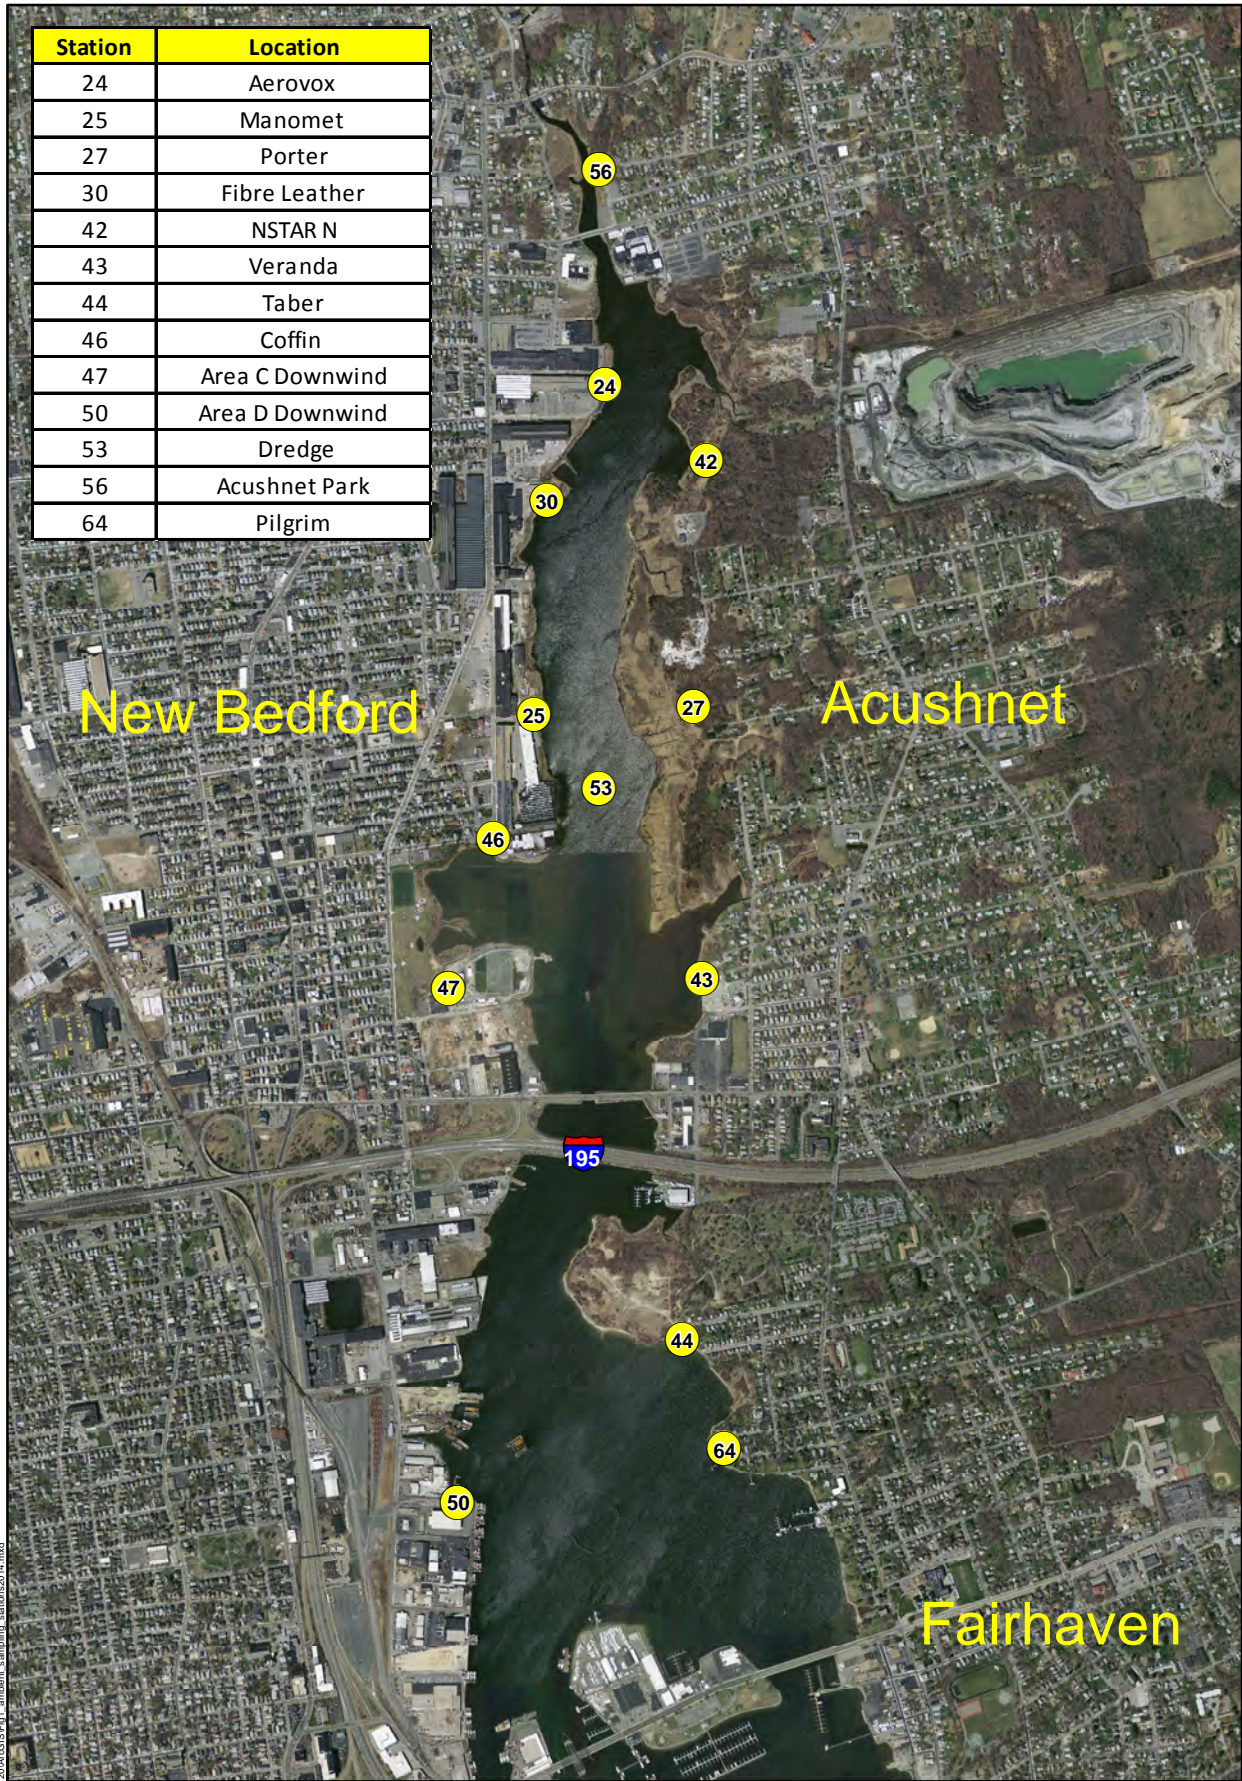

Station	Location
24	Aerovox
25	Manomet
27	Porter
30	Fibre Leather
42	NSTAR N
43	Veranda
44	Taber
46	Coffin
47	Area C Downwind
50	Area D Downwind
53	Dredge
56	Acushnet Park
64	Pilgrim

Legend

● 2014 Ambient Air Sampling Station Location

JACOBS

2014 Ambient Air
Sampling Station
Locations

New Bedford Harbor Superfund Site

NAME: jacobus

Date: 1/20/2014

Figure 1