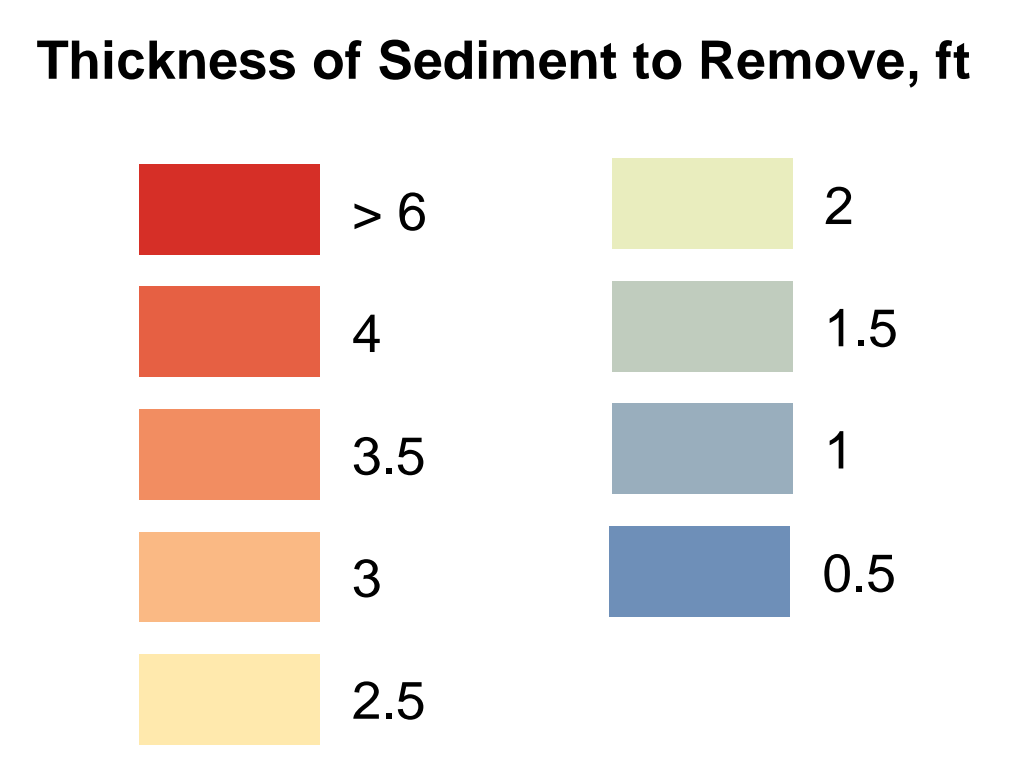

- Legend**
- IA Core Sample Location
 - Historical Core Sample Location
 - MLLW
 - MLW
 - MHW
 - MHHW

JACOBS

Lower Harbor Dredge Areas Showing Thickness of Sediment to Remove and IA/Historical Core Locations