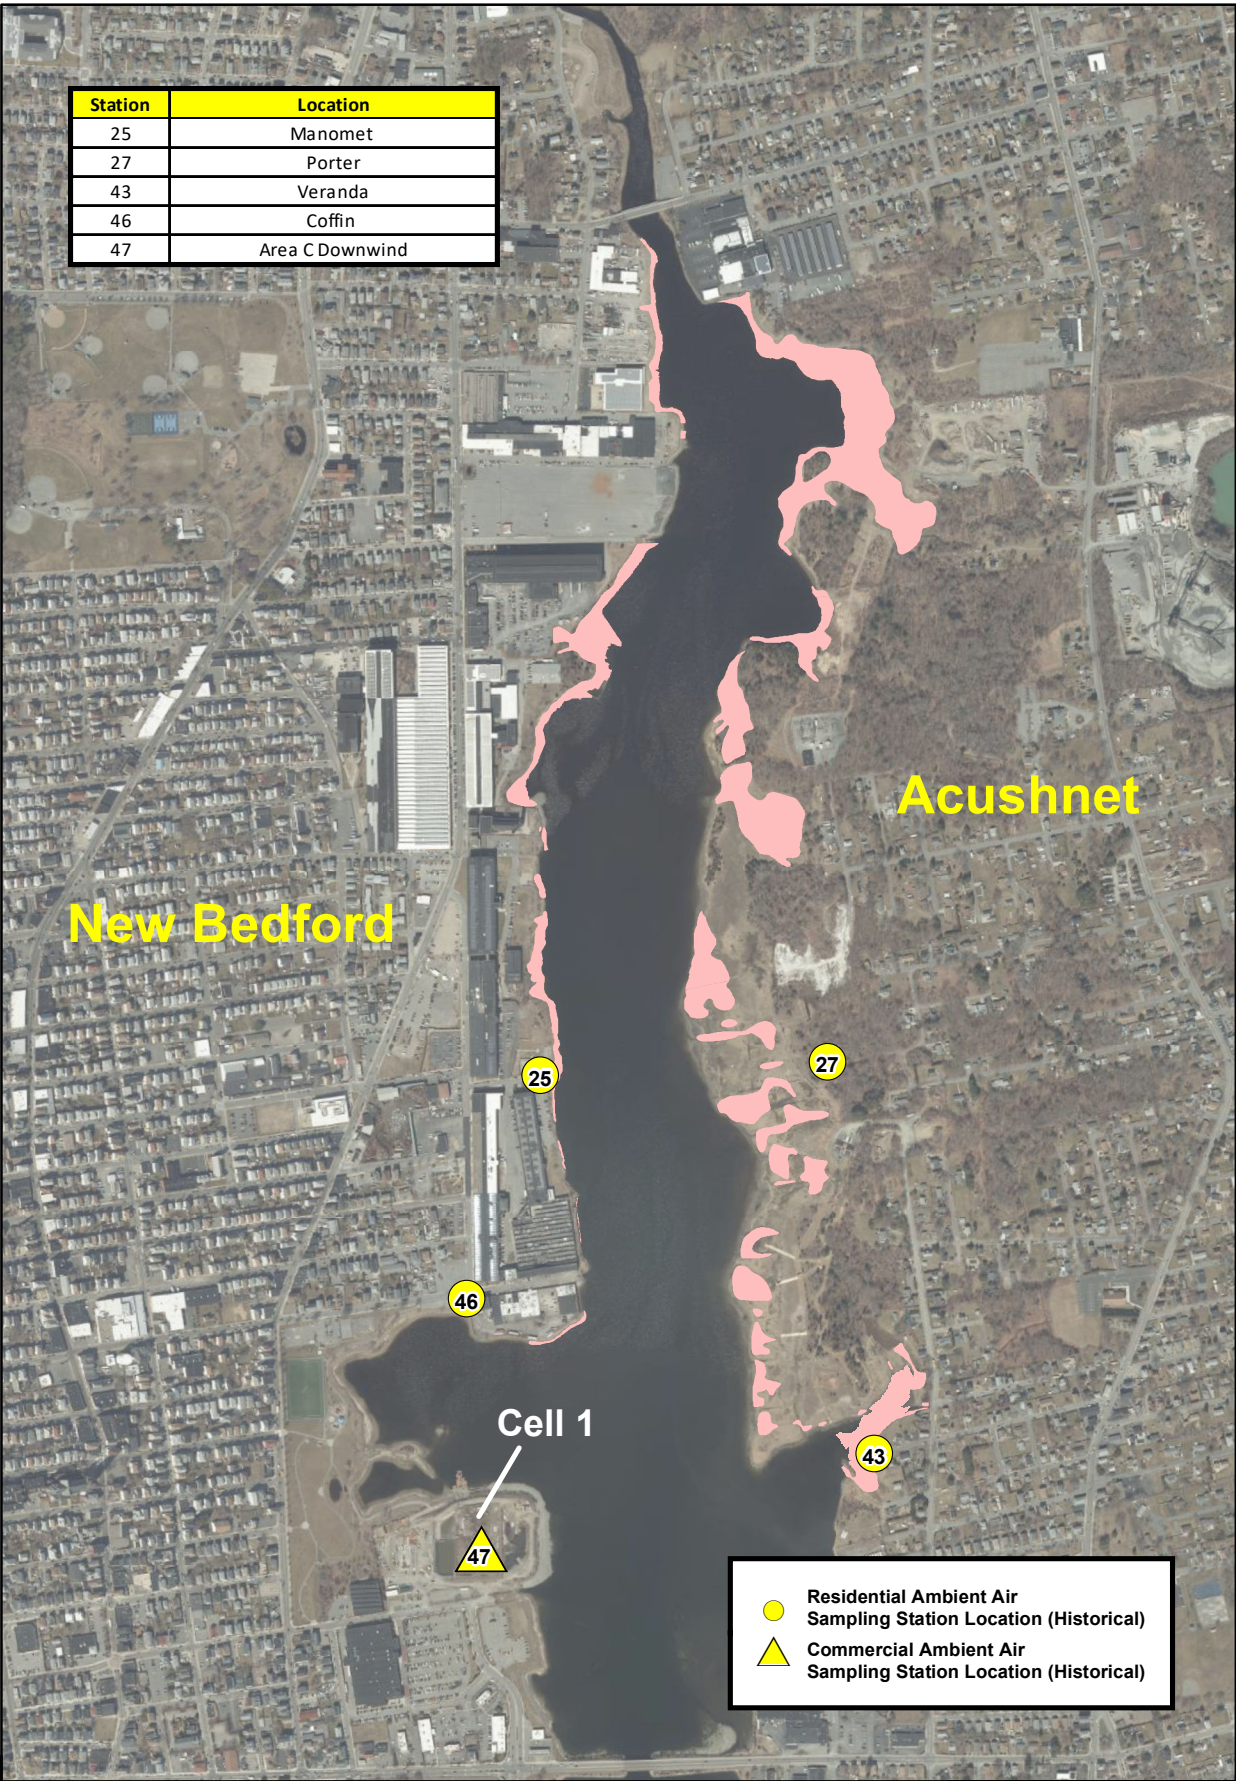

Station	Location
25	Manomet
27	Porter
43	Veranda
46	Coffin
47	Area C Downwind

	Residential Ambient Air Sampling Station Location (Historical)
	Commercial Ambient Air Sampling Station Location (Historical)

Legend

INTERTIDAL REMEDIATION AREA

Aerial Photography MASSGIS 2021

Available Cell 1 Removal
Ambient Air Sampling
Station Locations
New Bedford Harbor Superfund Site

NAME: jacobbs

DATE: 1/9/2024

Figure 2-1

Note: Air station sampling location #47 variable due to wind direction.